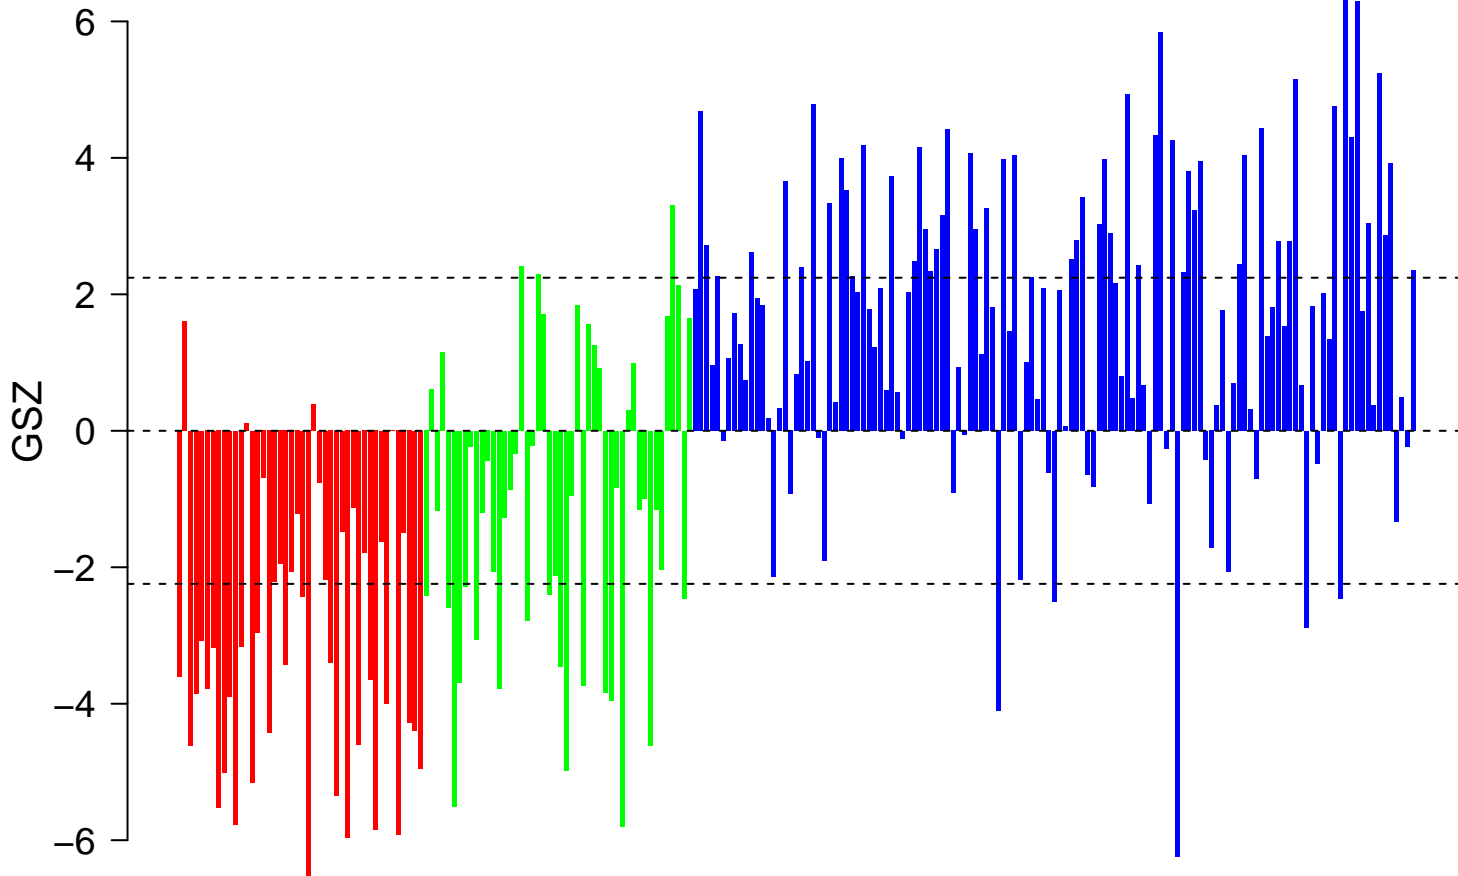

RASHI_RESPONSE_TO_IONIZING_RADIATION_6

■ on
■ -
□ off

RASHI_RESPONSE_TO_IONIZING_RADIATION_6